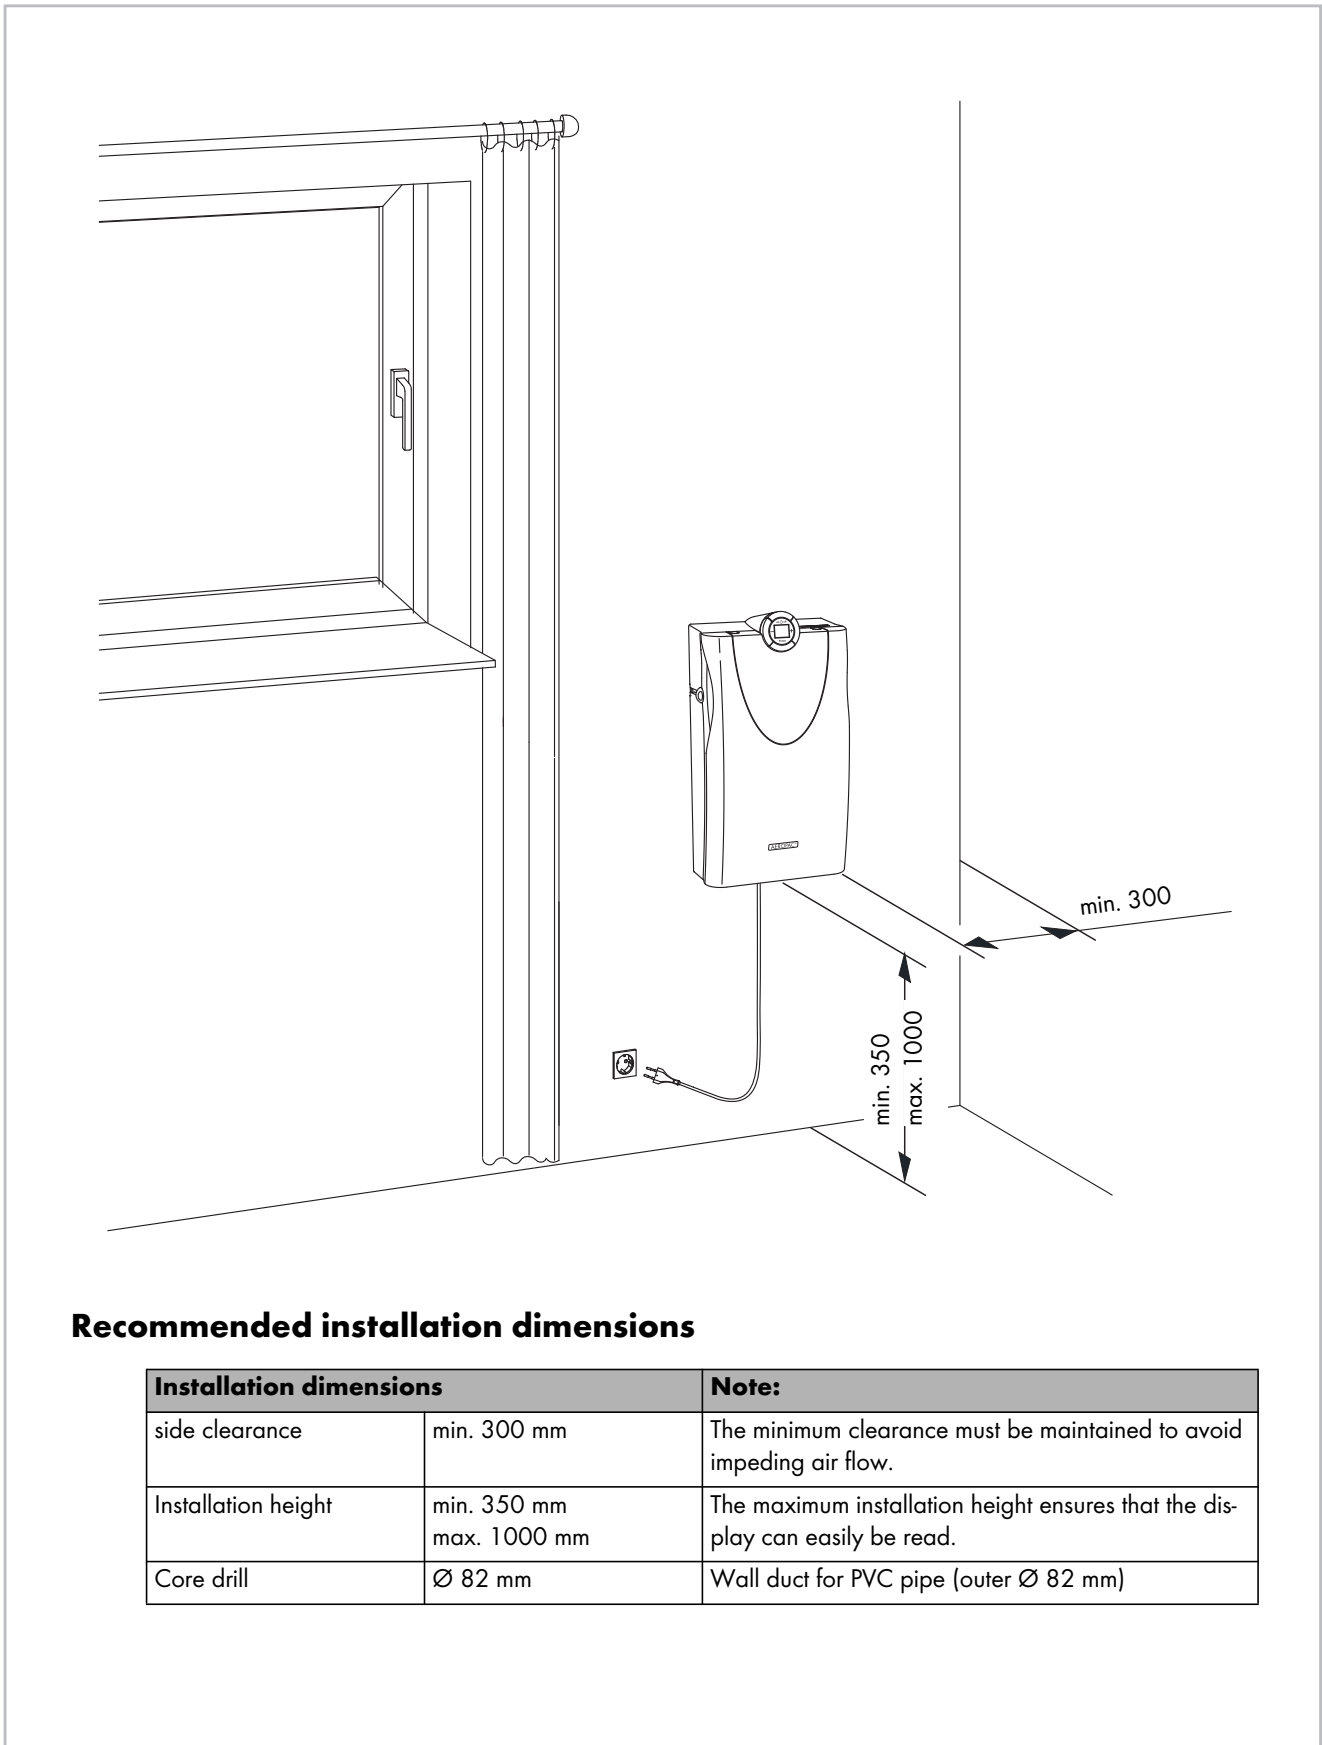

Wall-Mounted Ventilator with Sound Absorption

Recommended installation dimensions

Installation dimensions		Note:
side clearance	min. 300 mm	The minimum clearance must be maintained to avoid impeding air flow.
Installation height	min. 350 mm max. 1000 mm	The maximum installation height ensures that the display can easily be read.
Core drill	Ø 82 mm	Wall duct for PVC pipe (outer Ø 82 mm)